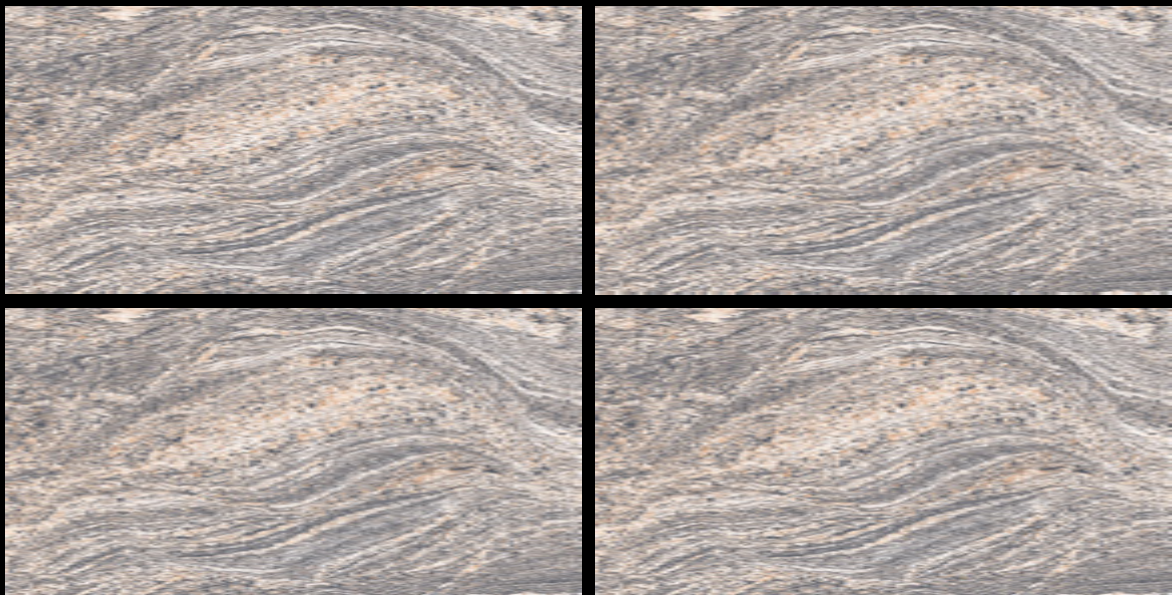

LUCIDO SMOKE

SIZE
600X1200 MM

FINISH
GLOSSY

RANDOM : 1