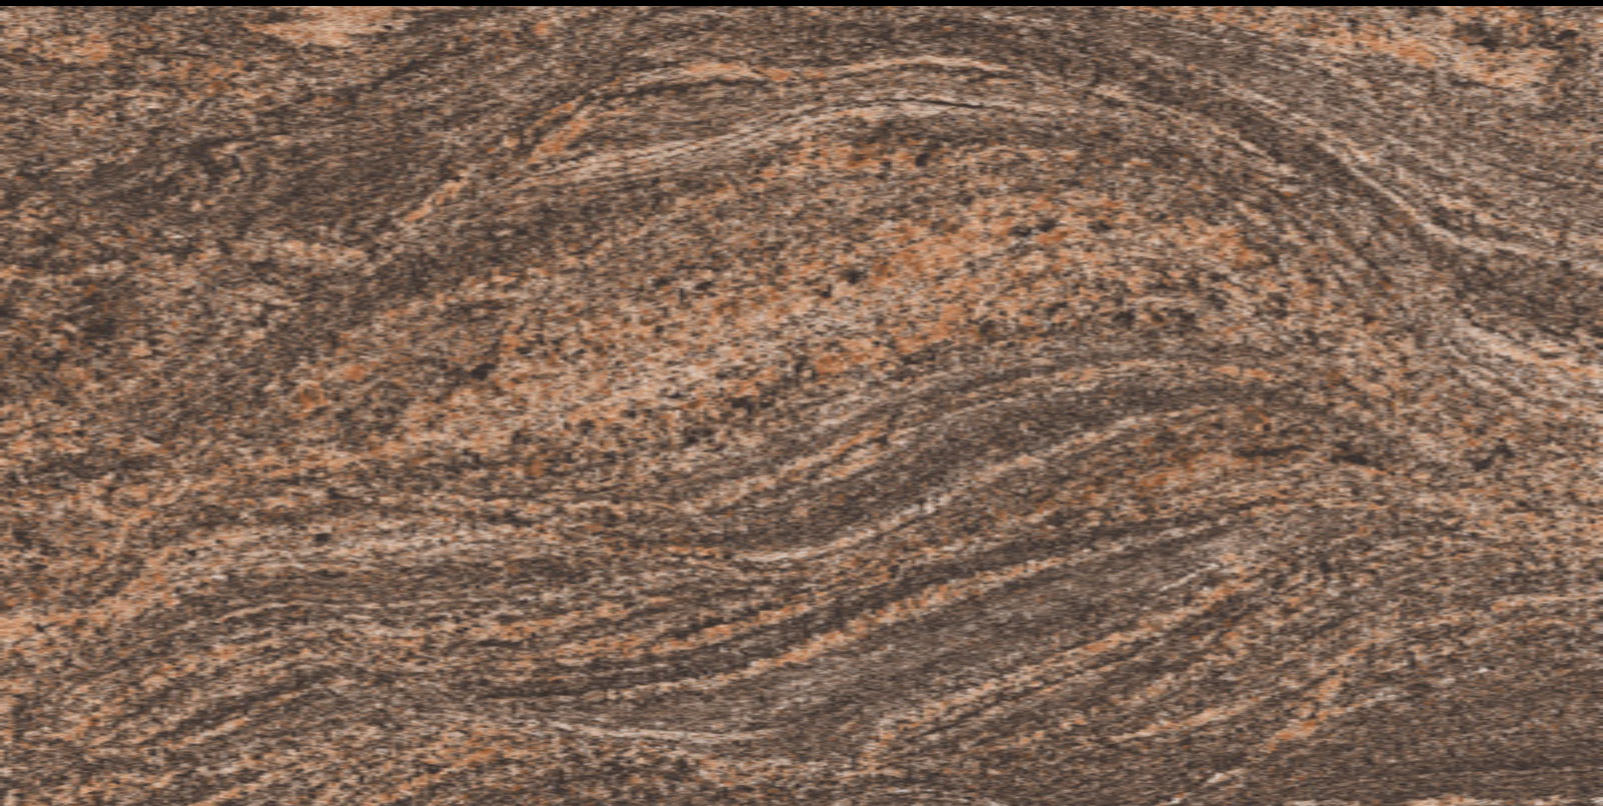

LUCIDO BROWN

SIZE
600X1200 MM

FINISH
GLOSSY

RANDOM : 1