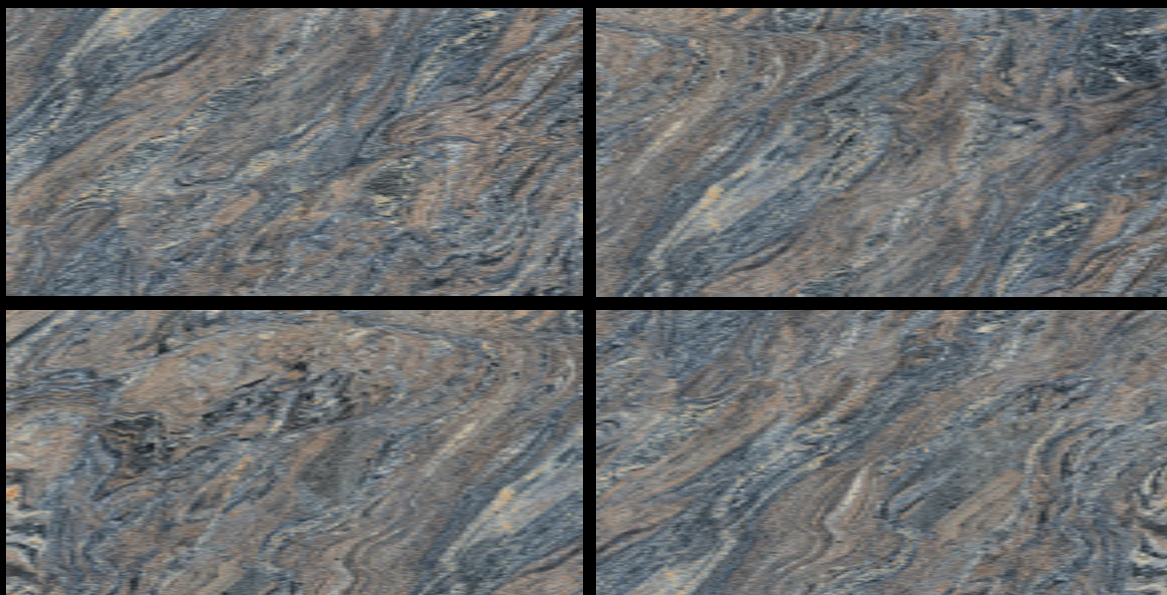

GRANITE BLUE

SIZE
600X1200 MM

FINISH
GLOSSY

RANDOM : 5