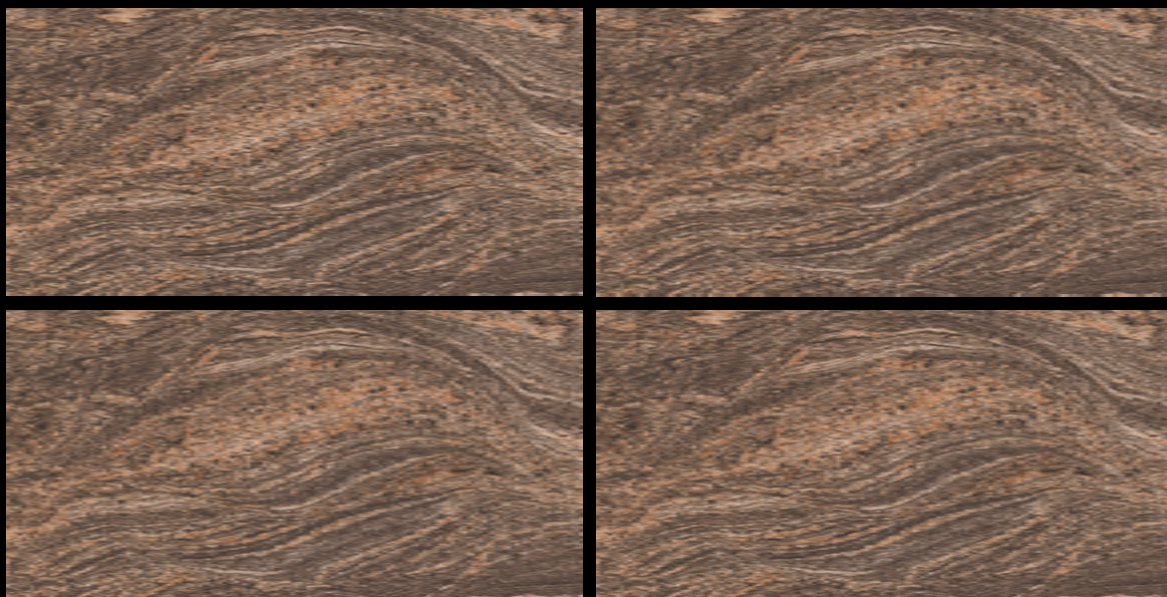

FINISH
GLOSSY

LUCIDO BLUE

SIZE
600X1200 MM

FINISH
GLOSSY

RANDOM : 1

LUCIDO BLUE

SIZE
600X1200 MM

FINISH
GLOSSY