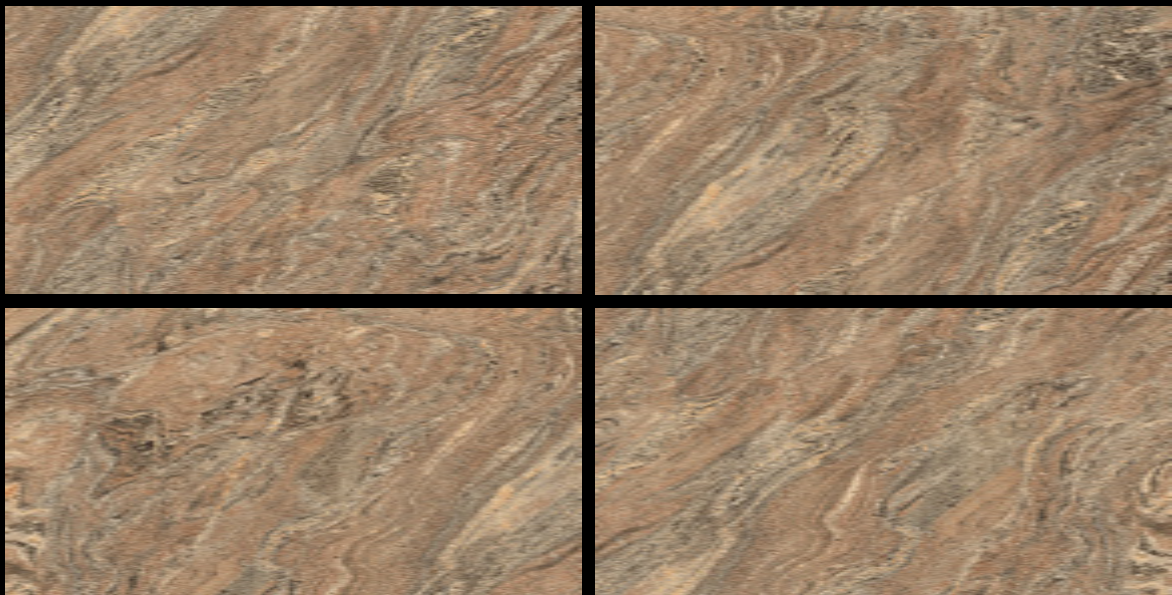

RANDOM : 5

GRANITE BLUE

SIZE
600X1200 MM

FINISH
GLOSSY

GRANITE BROWN

SIZE
600X1200 MM

FINISH
GLOSSY

RANDOM : 5