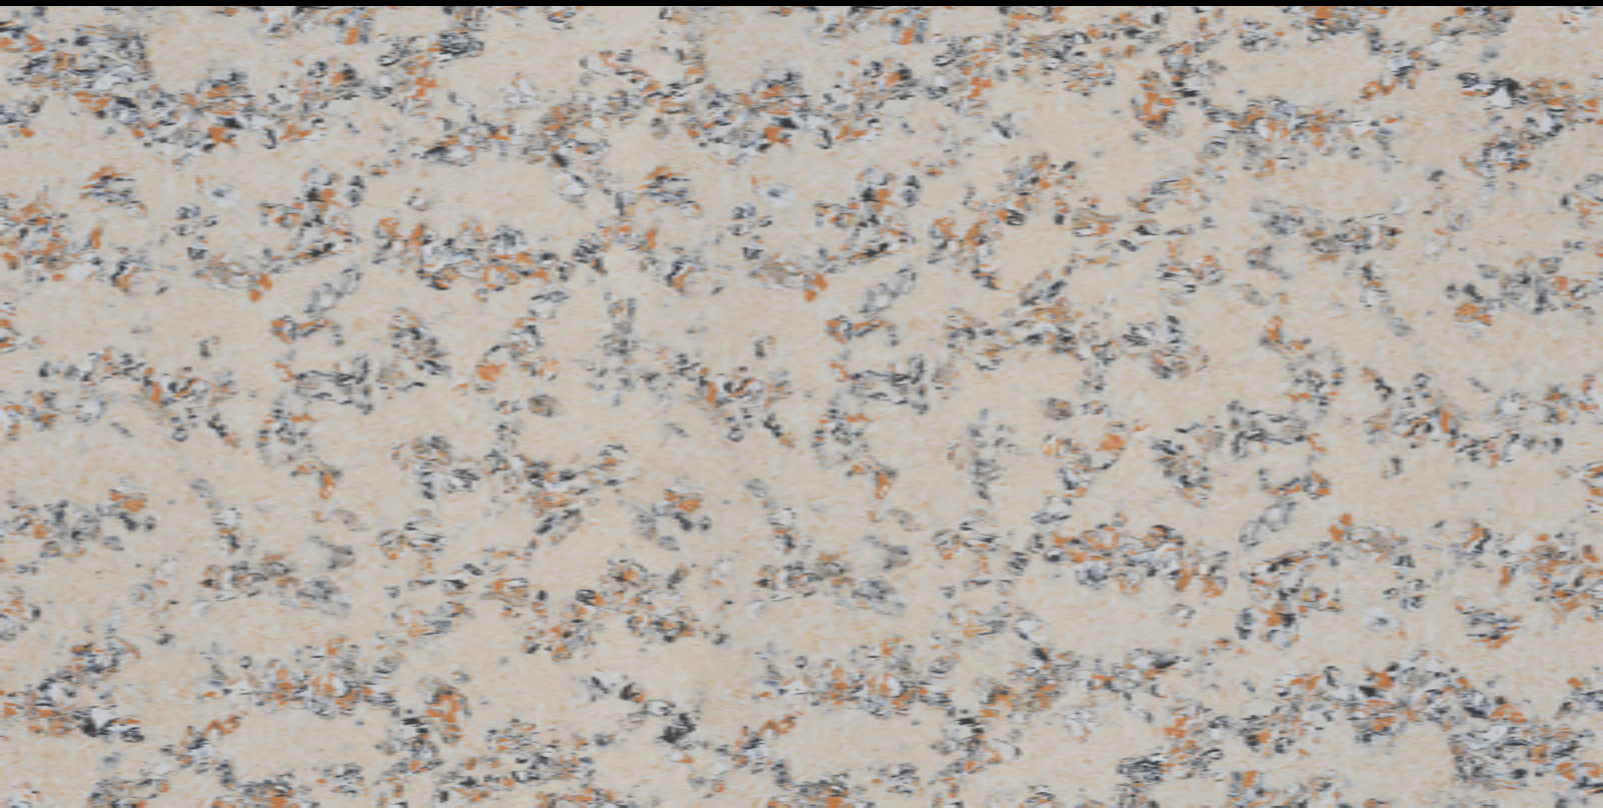

DOLIC GRAY

SIZE
600X1200 MM

FINISH
GLOSSY

RANDOM : 1