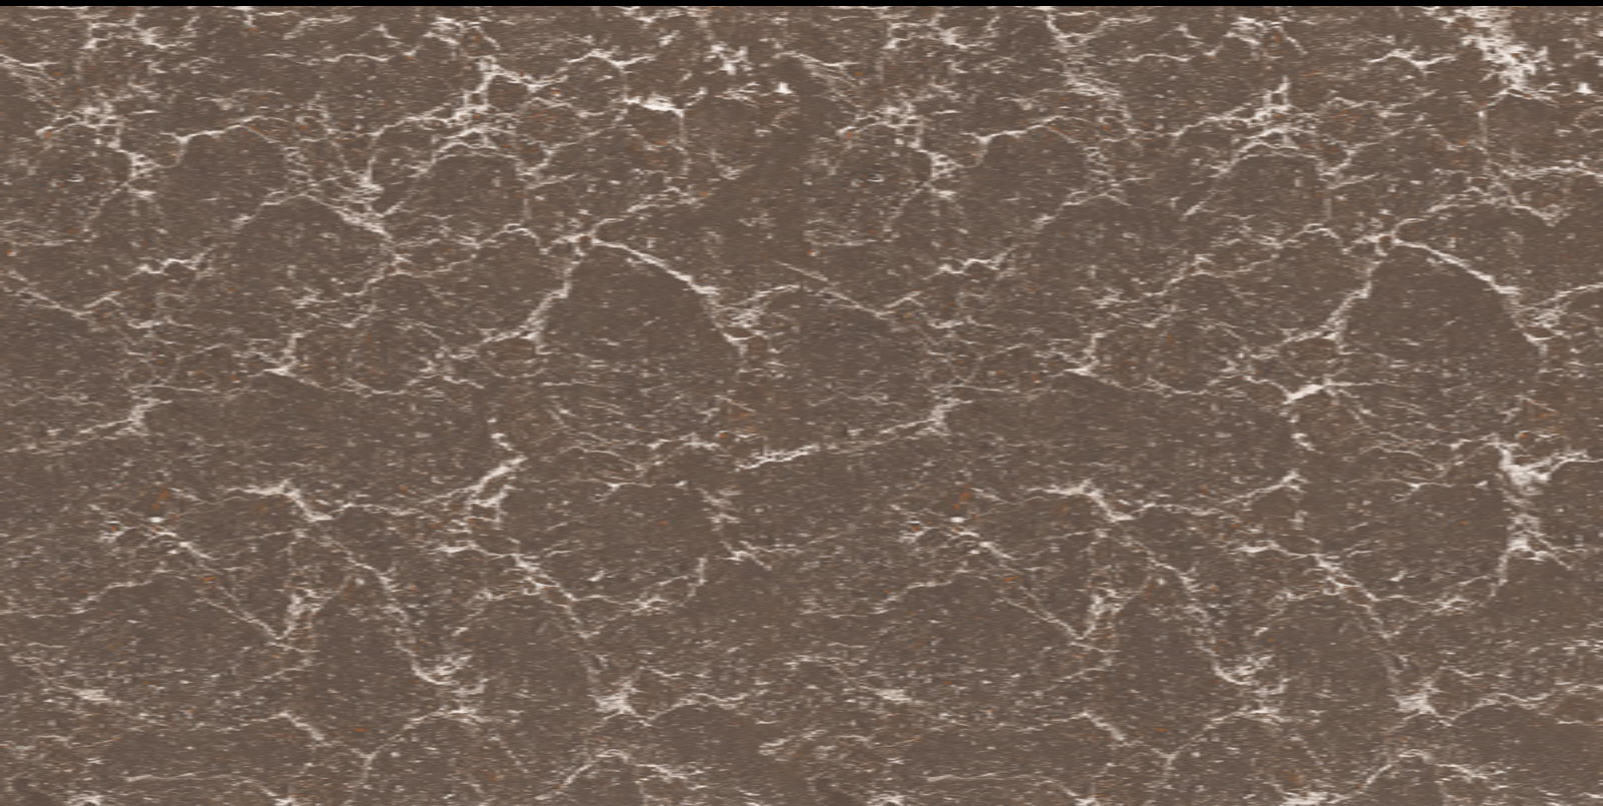

NEPTUNO NATURAL

SIZE
600X1200 MM

FINISH
GLOSSY

RANDOM : 1