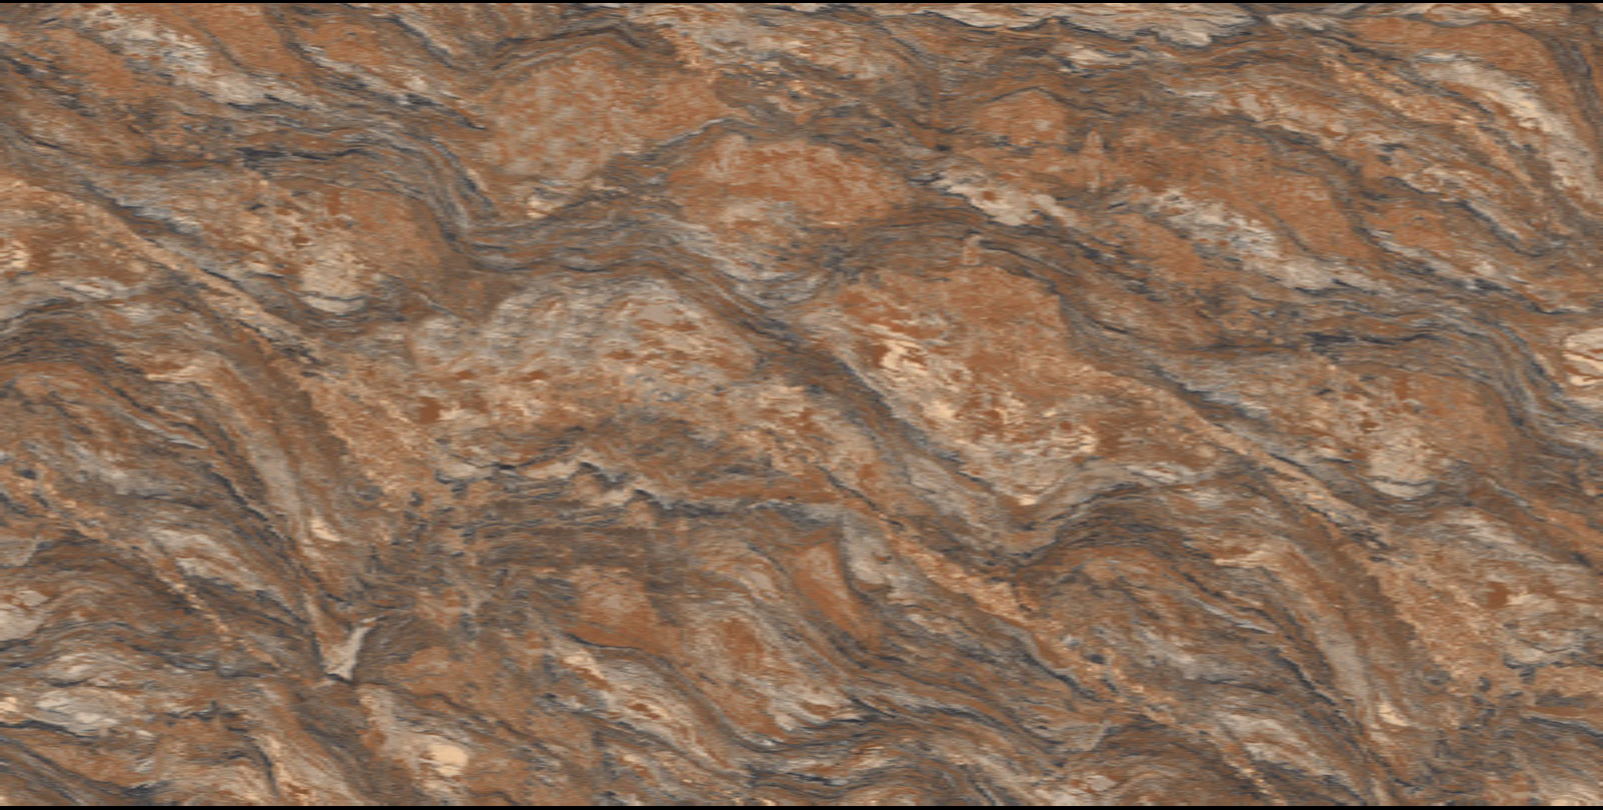

OKIYA BROWN

SIZE
600X1200 MM

FINISH
GLOSSY

RANDOM : 1