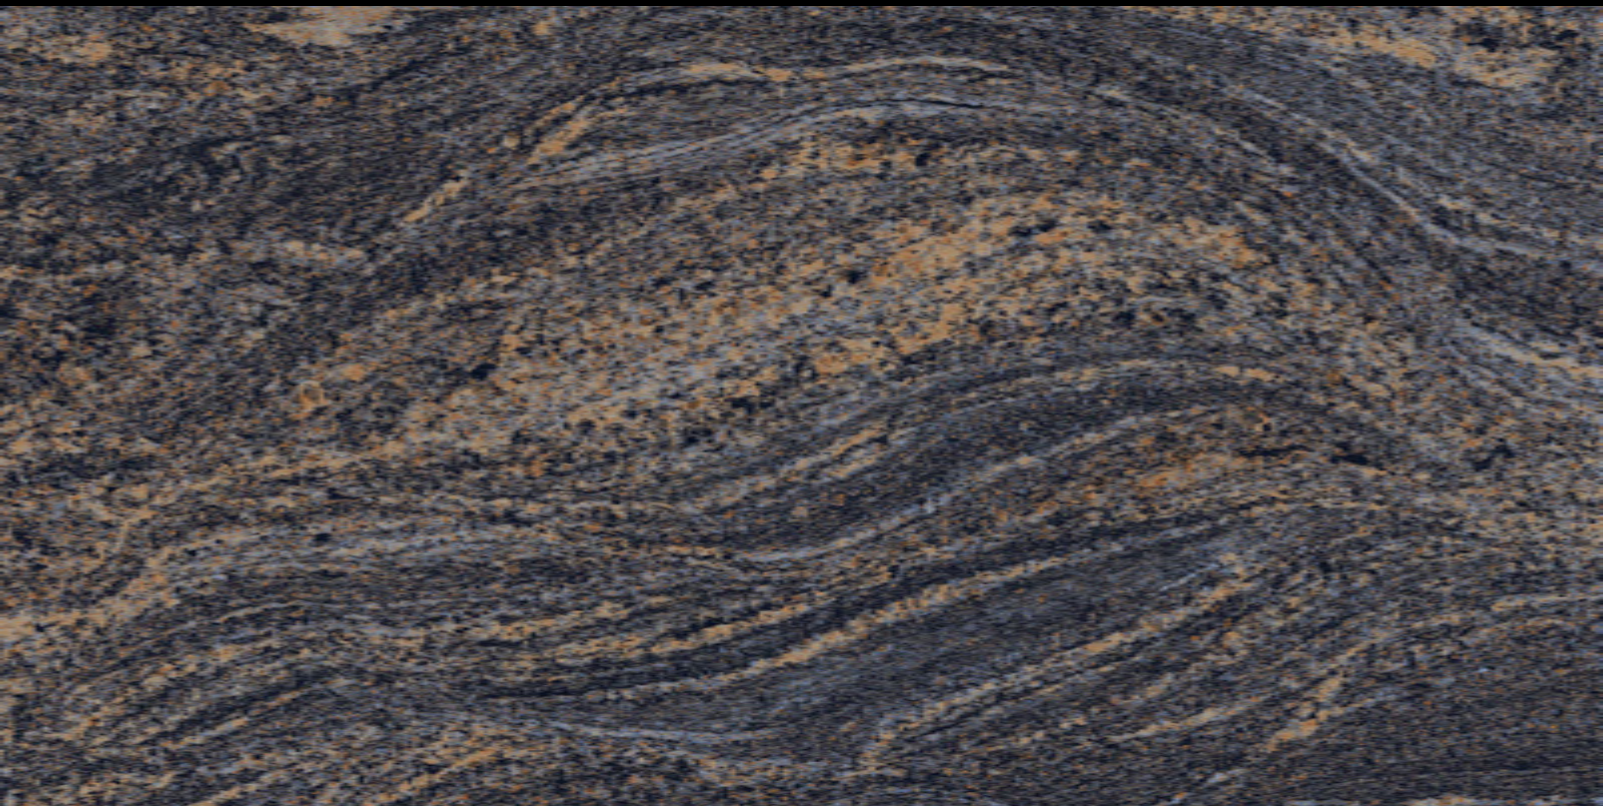

LUCIDO BLUE

SIZE
600X1200 MM

FINISH
GLOSSY

RANDOM : 1