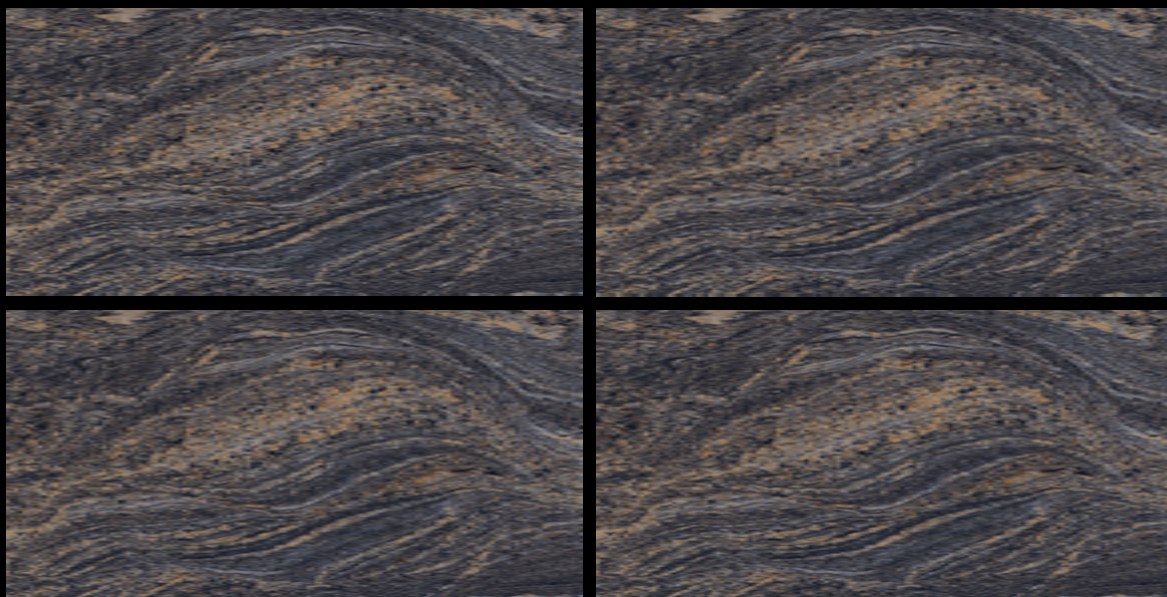

LUCIDO BLUE

SIZE
600X1200 MM

FINISH
GLOSSY

RANDOM : 1