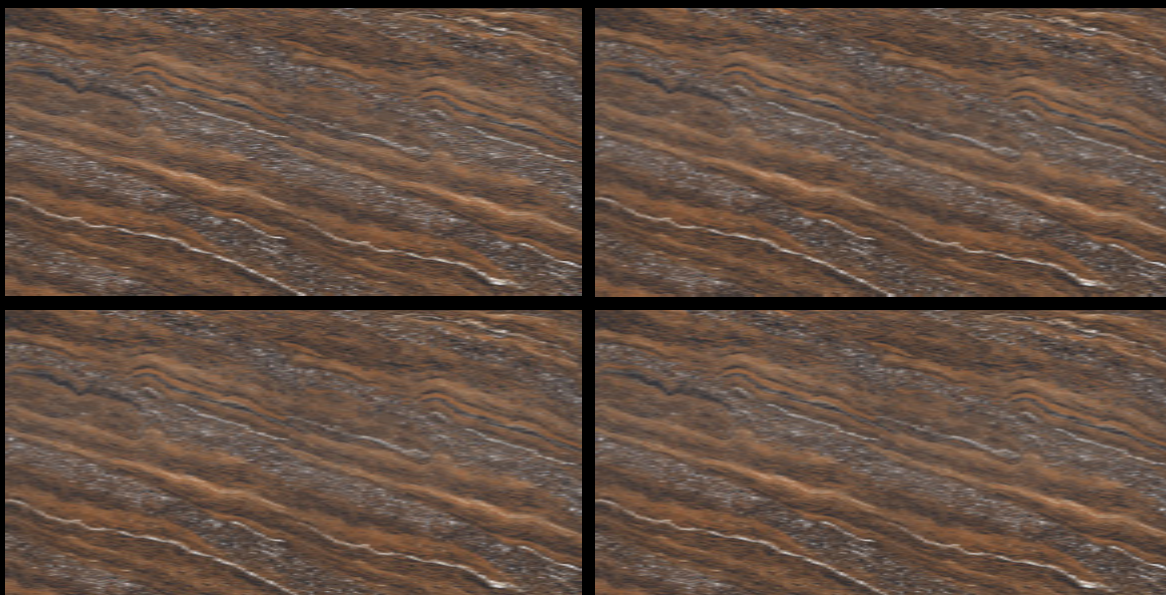

AMAZONE BROWN

SIZE
600X1200 MM

FINISH
GLOSSY

RANDOM : 1

AMAZONE BROWN

SIZE
600X1200 MM

FINISH
GLOSSY

ASTROID CHOCO